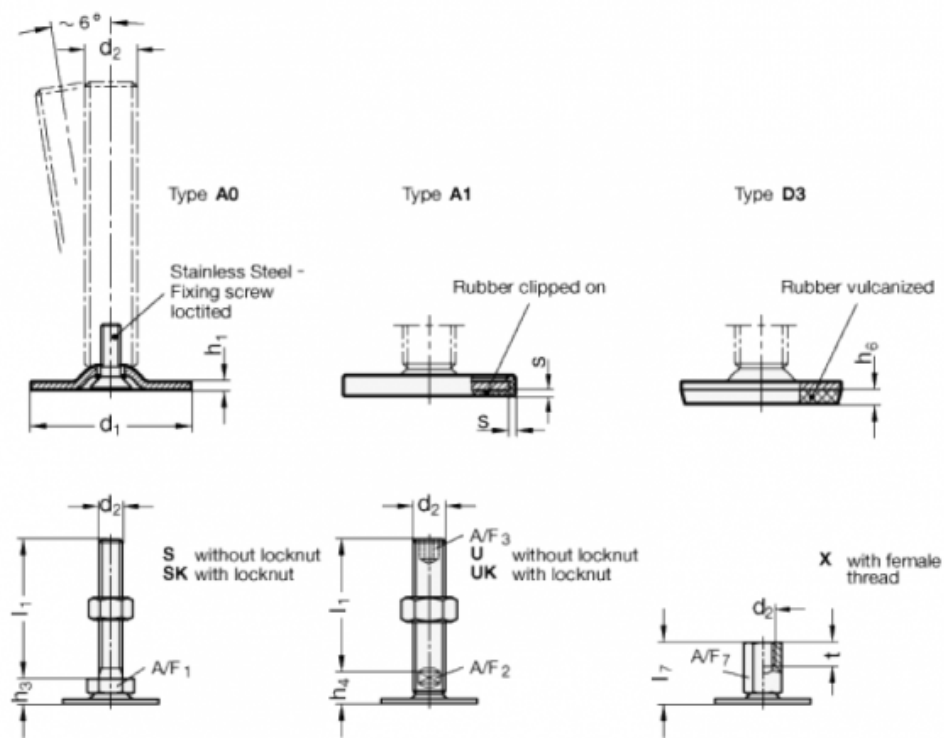

Data Sheet

Article number: 204040M1050A0S

Description: E+G levelling foot

GN 40-40-M10-50-A0-S

Note: S Without nut, External hexagon at the bottom

Measures

A/F1	=	17
d1	=	40
d2	=	M10
h1	=	2
h3	=	11
h6	=	
l1	=	50
s	=	